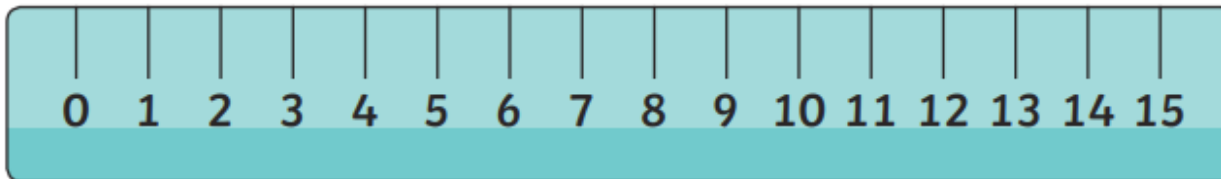

tape measure

metre stick

centimetre (cm)

metre (m)

compare

Measuring in Centimetres

Measure from zero.

This ruler measures in **centimetres (cm)**. The paintbrush is 8cm long.

This ruler is to scale.

Measuring in Metres

We can measure the length or height of larger objects in **metres (m)**.
The girl is 1m and 20cm tall.

We can use metre sticks, trundle wheels or tape measures.

Ordering Length

The straws are in order from **longest** to **shortest**.

A is the **longest**.
D is the **shortest**.
B is **longer** than C.
C is **shorter** than A.