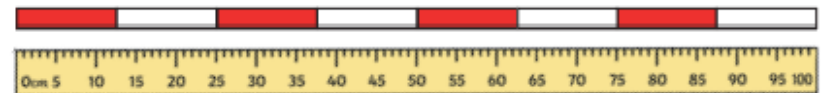

tape measure

metre stick

centimetre (cm)

metre (m)

compare

Measuring in Centimetres

Measure from zero.

This ruler measures in **centimetres (cm)**. The paintbrush is 8cm long.

This ruler is to scale.

Measuring in Metres

We can measure the length or height of larger objects in **metres (m)**.
The girl is 1m and 20cm tall.

We can use metre sticks, trundle wheels or tape measures.