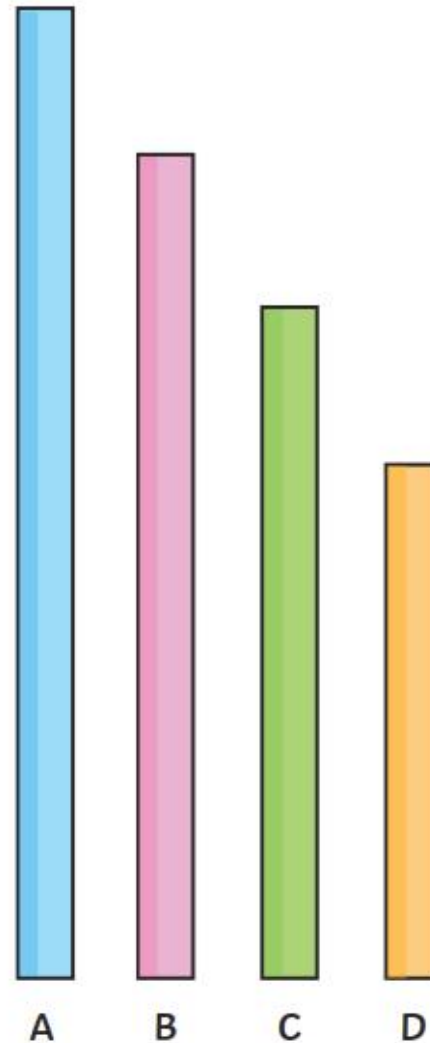

Key Vocabulary

length

long

short

height

tall

measure

ruler

This ruler is to scale.

Measuring in Metres

We can measure the length or height of larger objects in **metres (m)**.
The girl is 1m and 20cm tall.

We can use metre sticks, trundle wheels or tape measures.

1 metre = 100 centimetres

Comparing Height

The giraffe is **taller** than the lion.
The lion is **shorter** than the giraffe.

Comparing Length

The pencil is **shorter** than the pen.
The pen is **longer** than the pencil.

Ordering Length

The straws are in order from **longest** to **shortest**.

A is the **longest**.
D is the **shortest**.
B is **longer** than C.
C is **shorter** than A.