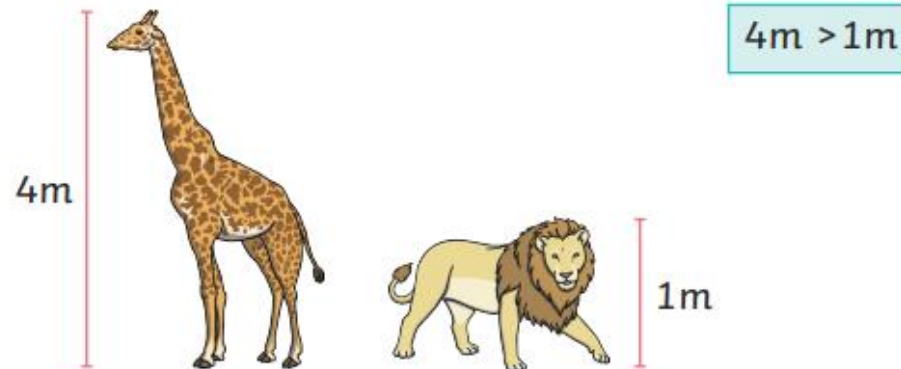

tape measure

metre stick

centimetre (cm)

metre (m)

compare

Measuring in Centimetres

Measure from zero.

This ruler measures in **centimetres (cm)**. The paintbrush is 8cm long.

This ruler is to scale.

Measuring in Metres

We can measure the length or height of larger objects in **metres (m)**.
The girl is 1m and 20cm tall.

We can use metre sticks, trundle wheels or tape measures.

1 metre = 100 centimetres

Comparing Height

The giraffe is **taller** than the lion.
The lion is **shorter** than the giraffe.

Comparing Length

The pencil is **shorter** than the pen.
The pen is **longer** than the pencil.

Ordering Length

The straws are in order from **longest** to **shortest**.

A is the **longest**.
D is the **shortest**.
B is **longer** than C.
C is **shorter** than A.