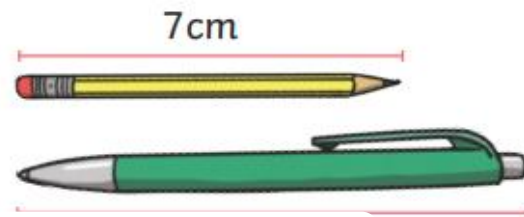

tape measure

metre stick

centimetre (cm)

metre (m)

compare

Measuring in Centimetres

Measure from zero.

This ruler measures in **centimetres (cm)**. The paintbrush is 8cm long.

This ruler is to scale.

Measuring in Metres

We can measure the length or height of larger objects in **metres (m)**.
The girl is 1m and 20cm tall.

We can use metre sticks, trundle wheels or tape measures.

1 metre = 100 centimetres

Comparing Height

The giraffe is **taller** than the lion.
The lion is **shorter** than the giraffe.

Comparing Length

The pencil is **shorter** than the pen.
The pen is **longer** than the pencil.

Ordering Length

The straws are in order from **longest** to **shortest**.

A is the **longest**.
D is the **shortest**.
B is **longer** than C.
C is **shorter** than A.